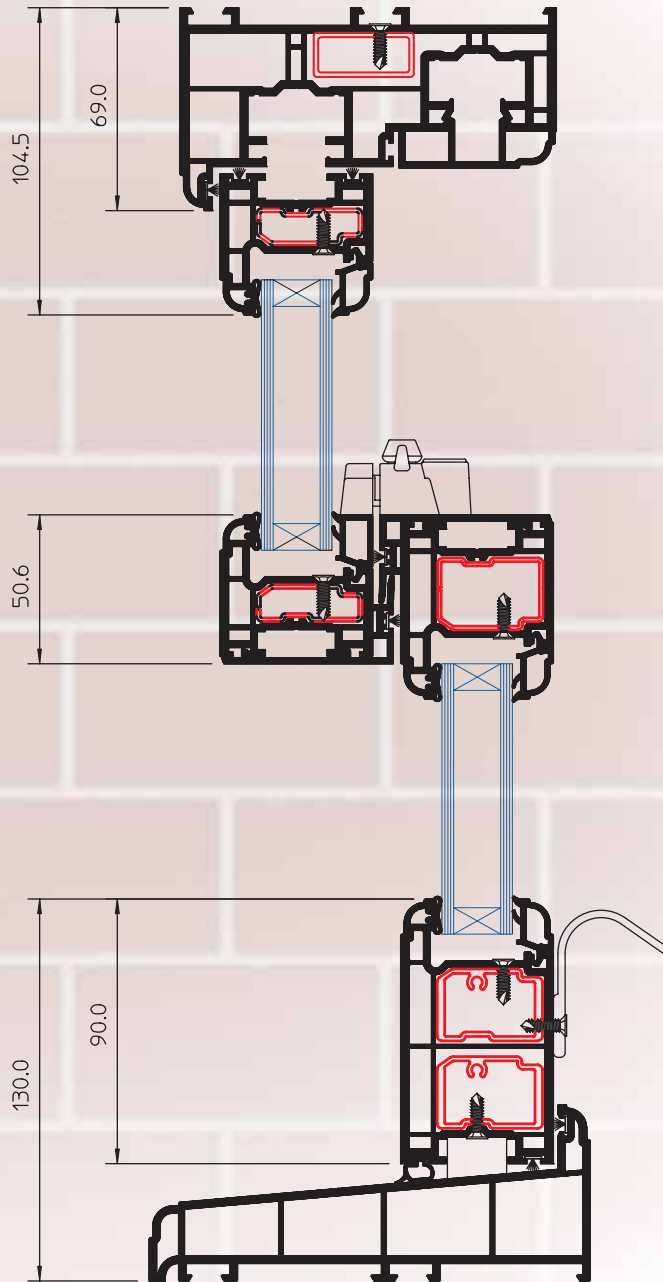

STANDARD CONFIGURATION