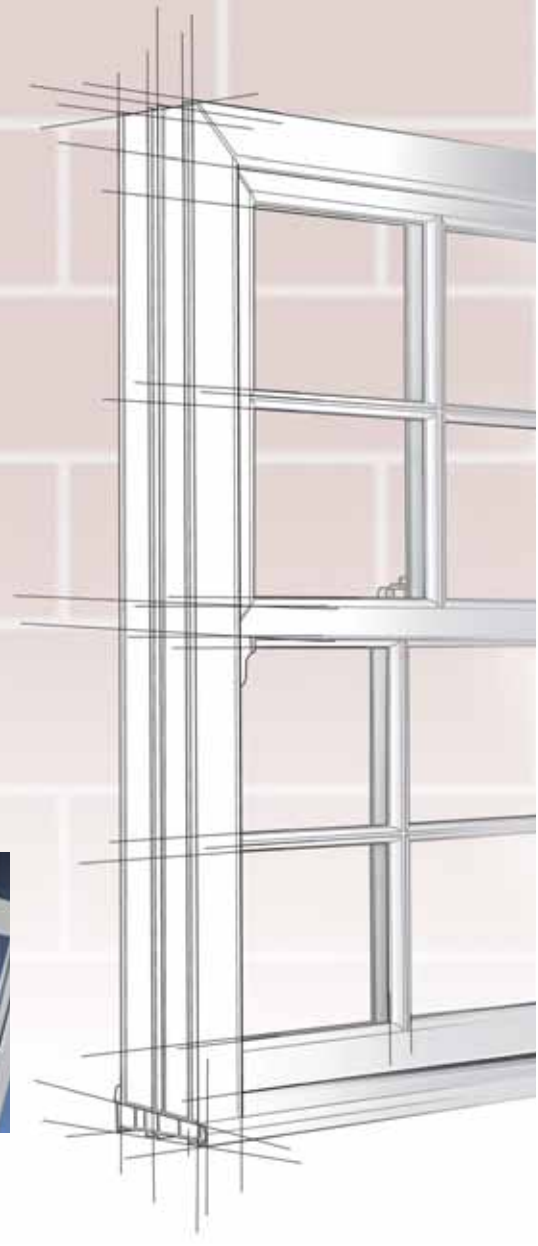

TRADITIONAL APPEARANCE WITH DURABILITY

Profiles are manufactured to the highest standards, from a formulation which includes a high impact modifier to withstand cold weather and a UV light resistant pigment to maintain colour and appearance for years to come. It is this formulation which prevents the PVC profile from degrading, bending, or warping.

Structural strength is enhanced through the use of steel and aluminium reinforcement through the internal chambers of the profile. Years of engineering experience mean that you can have total confidence in the durability and longevity of the window frames, without having to cover the cost of high maintenance or spoiling the appearance of the property.